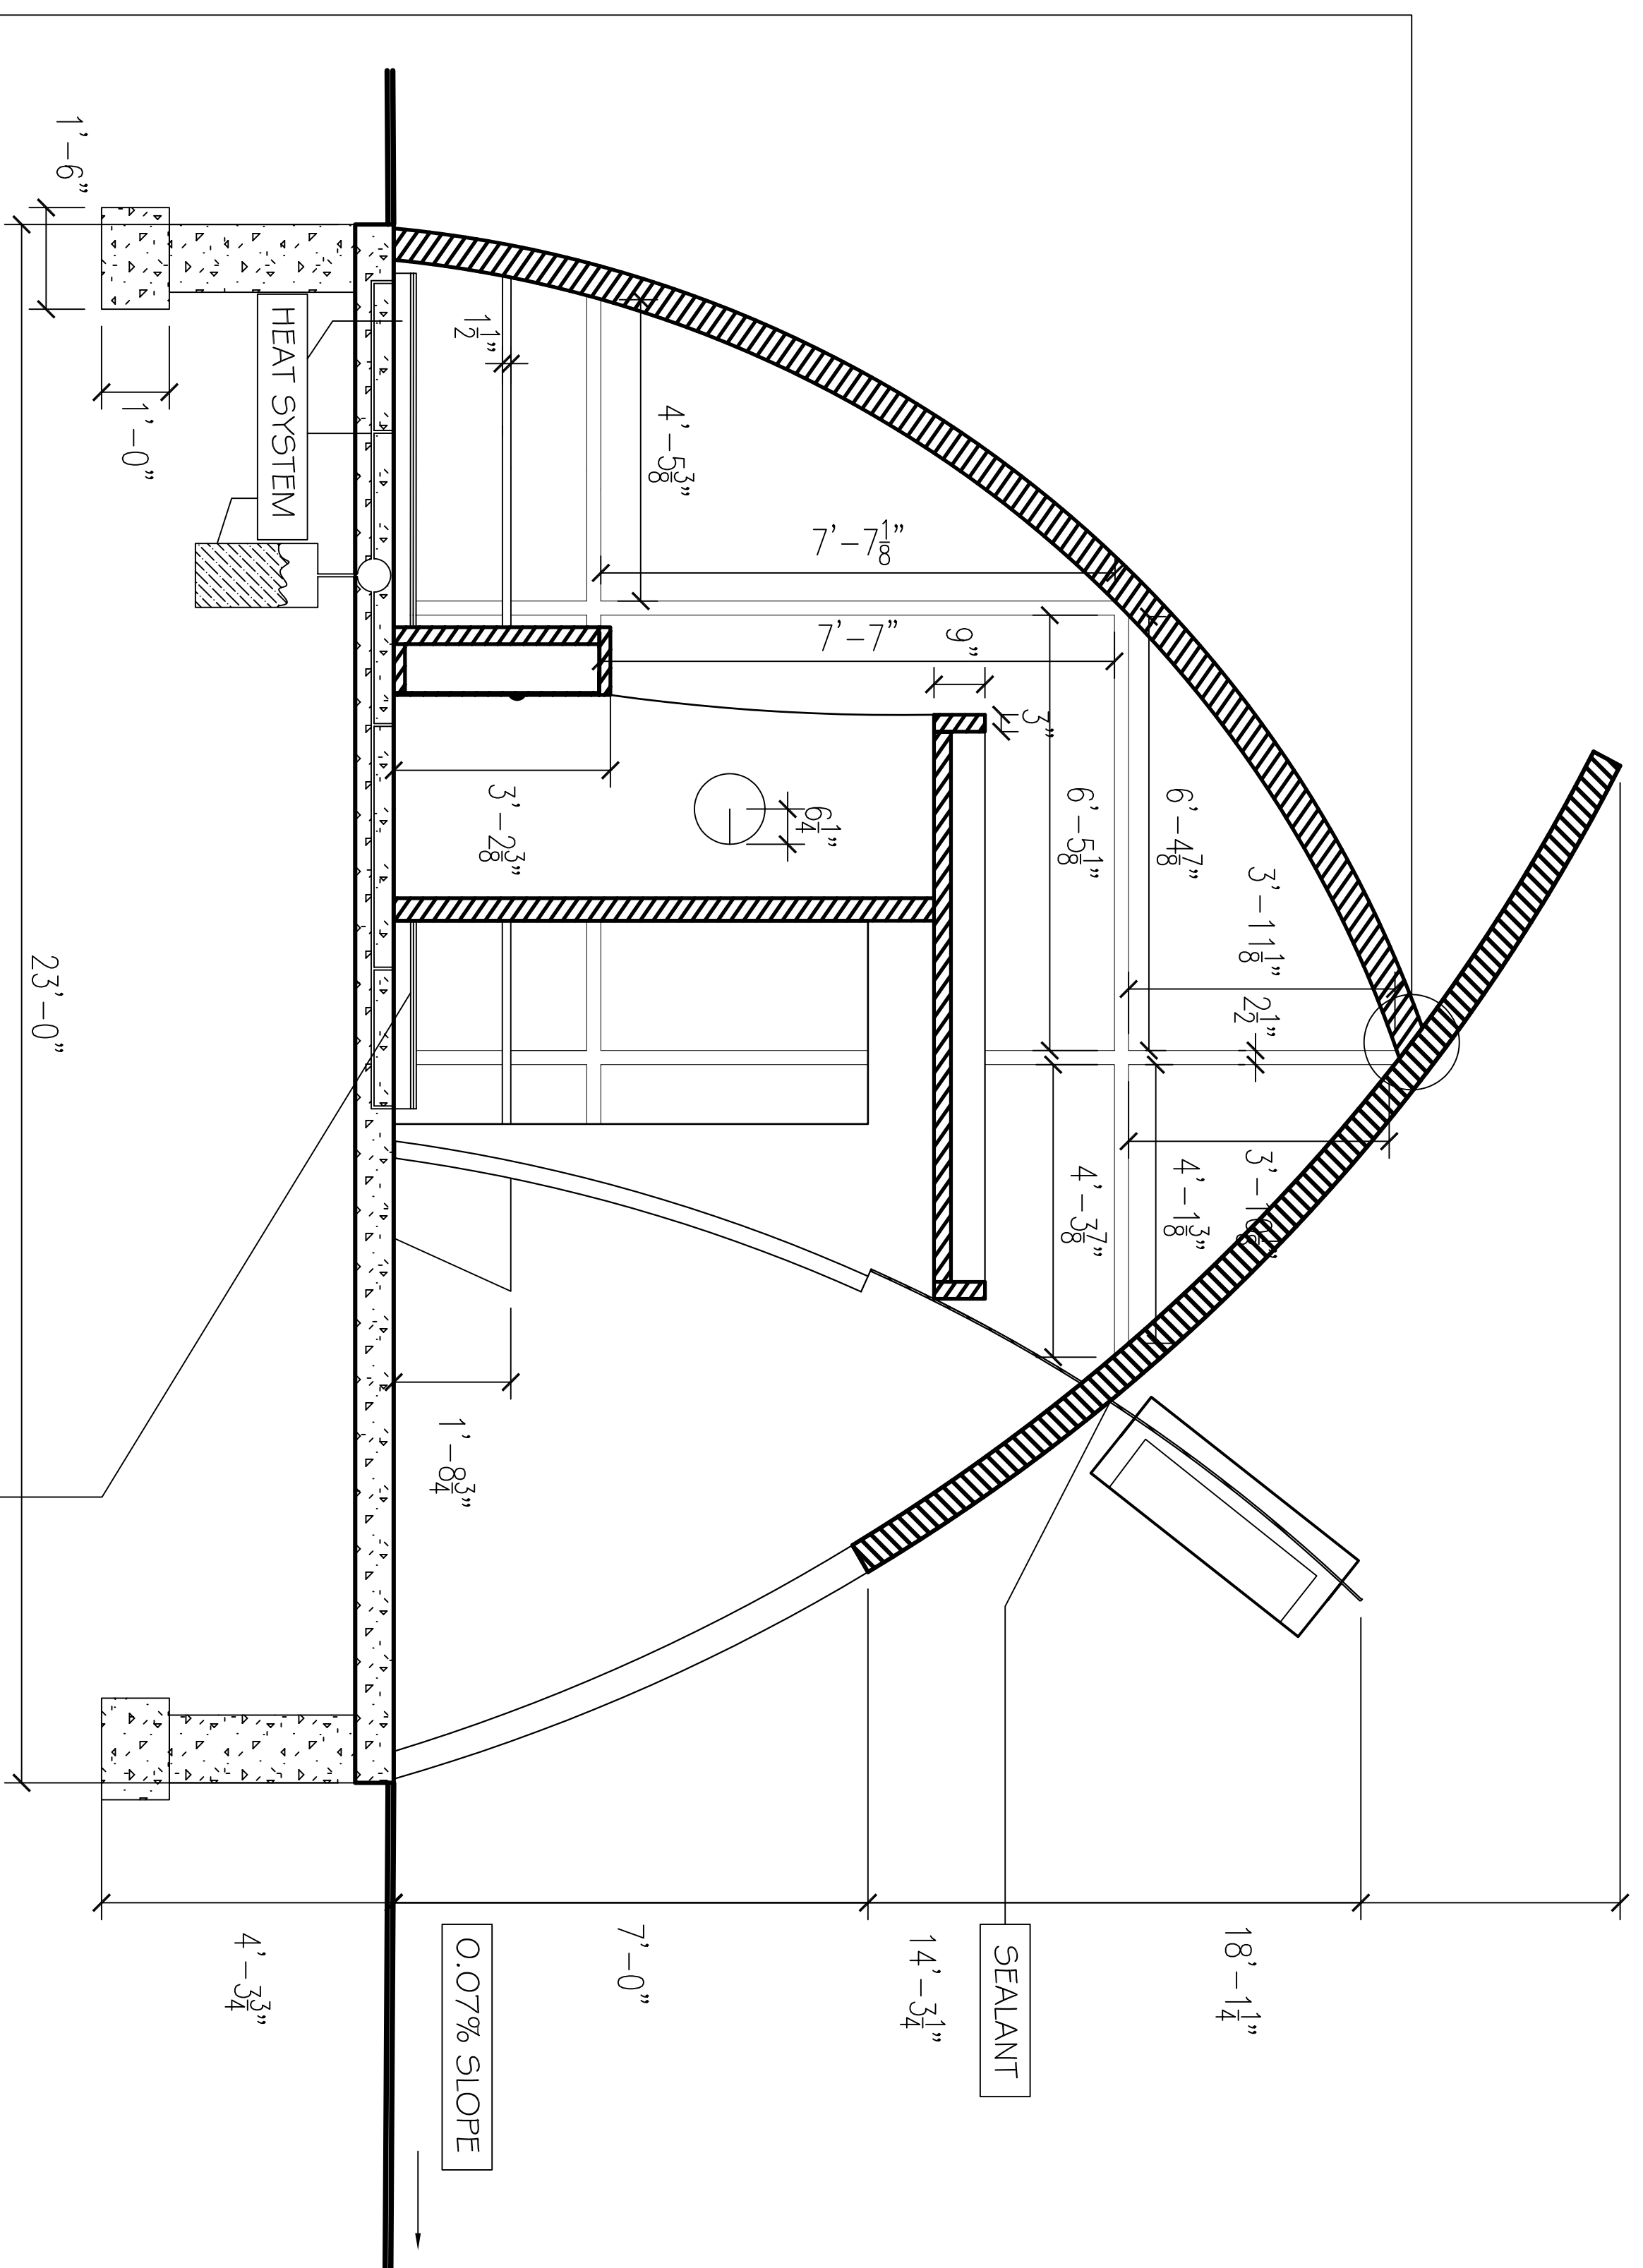

PIANO HINGE  
SCALE: 6"=1'-0"

NOTES:

- INTERNET CONNECTIONS PLACED ON BENCHES FOR QUICK AND EASY ACCESS.
- INTERNET OUTLETS ARE FLUSH WITH BENCHES.
- HEAT REGISTERS ARE UNDER BENCHES.
- 272 SQ.FT. OF INTERIOR SPACE (WITH COVERED EXTERIOR SPACE: 388 SQ.FT.)

JOINT CONNECTION  
SCALE: 1 1/2"=1'-0"

FIN-TUBE BASEBOARD  
CONNECTOR: not to scale