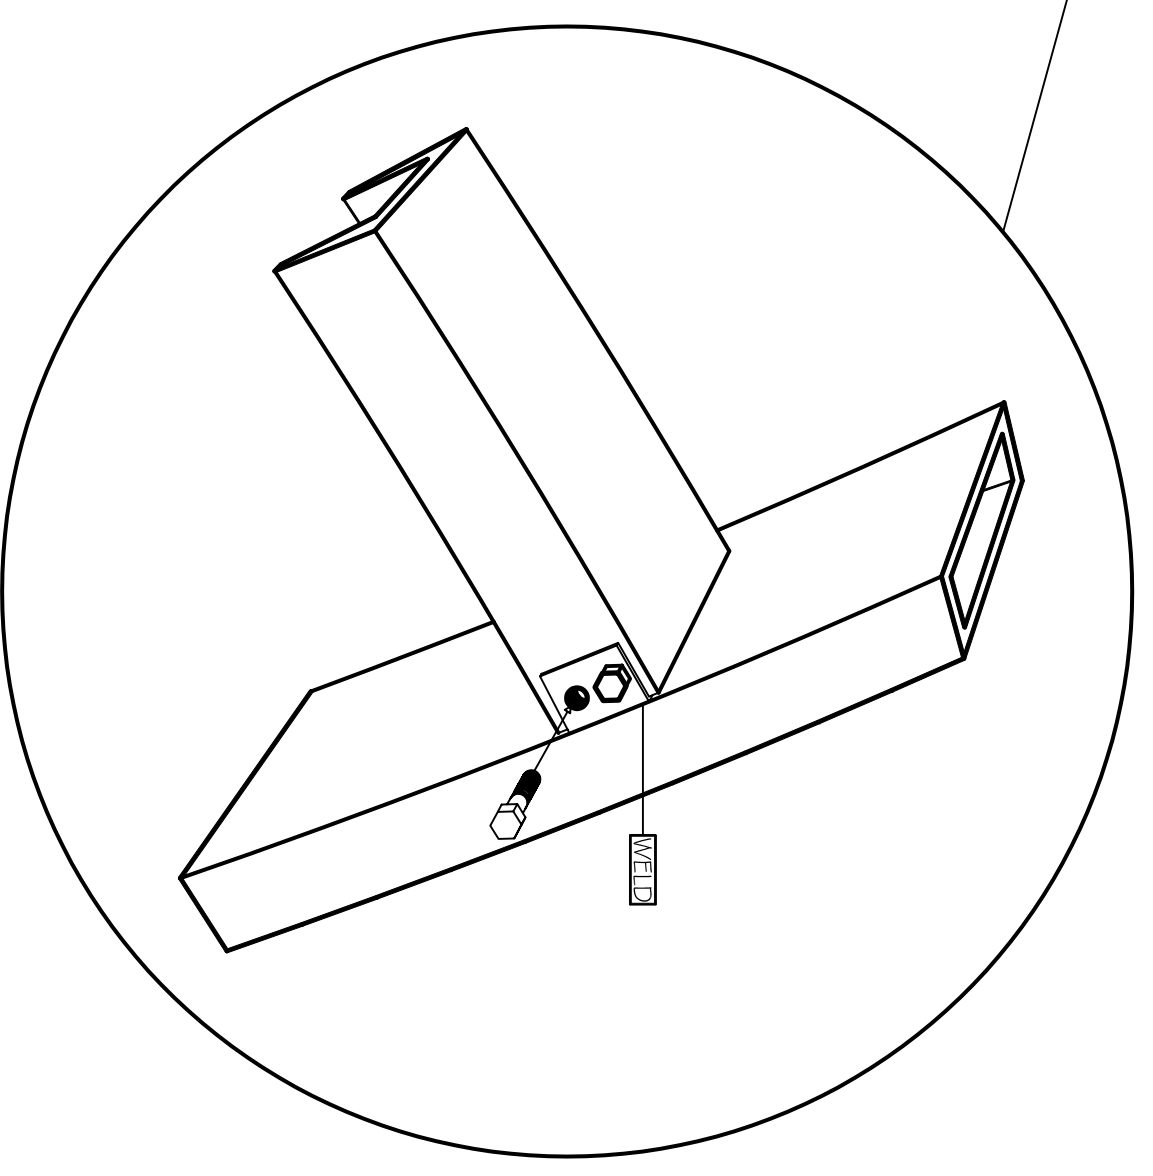

PIANO HINGE  
SCALE: 6"=1'-0"

NOTES:

- INTERNET CONNECTIONS PLACED ON BENCHES FOR QUICK AND EASY ACCESS.
- INTERNET OUTLETS ARE FLUSH WITH BENCHES.
- HEAT REGISTERS ARE UNDER BENCHES.
- 272 SQ.FT. OF INTERIOR SPACE (WITH COVERED EXTERIOR SPACE: 388 SQ.FT.)

JOINT CONNECTION  
SCALE: 1 1/2"=1'-0"

FIN-TUBE BASEBOARD  
CONNECTOR: not to scale